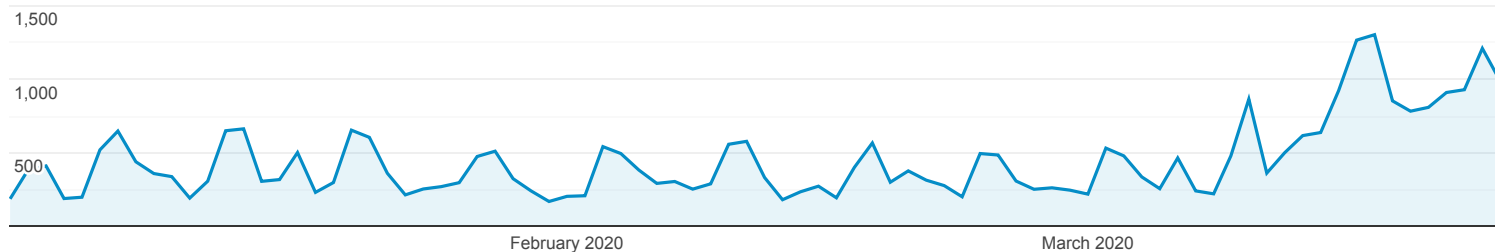

Pages

All Users
100.00% Pageviews

Jan 1, 2020 - Mar 24, 2020

Explorer

● Pageviews

Page	Pageviews	Unique Pageviews	Avg. Time on Page	Entrances	Bounce Rate	% Exit	Page Value
	37,505 % of Total: 100.00% (37,505)	27,164 % of Total: 100.00% (27,164)	00:01:59 Avg for View: 00:01:59 (0.00%)	14,861 % of Total: 100.00% (14,861)	54.88% Avg for View: 54.88% (0.00%)	39.62% Avg for View: 39.62% (0.00%)	\$0.00 % of Total: 0.00% (\$0.00)
1. op.toastmost.org/	3,427 (9.14%)	2,330 (8.58%)	00:01:35	2,100 (14.13%)	40.71%	35.13%	\$0.00 (0.00%)
2. buddies.toastmost.org/	1,304 (3.48%)	874 (3.22%)	00:01:32	760 (5.11%)	29.08%	29.60%	\$0.00 (0.00%)
3. competitivecommunicators.toastmost.org/	1,204 (3.21%)	906 (3.34%)	00:01:58	795 (5.35%)	45.66%	39.87%	\$0.00 (0.00%)
4. hollywoodtoastmasters.toastmost.org/	653 (1.74%)	396 (1.46%)	00:01:12	202 (1.36%)	27.23%	18.84%	\$0.00 (0.00%)
5. toastmost.org/	649 (1.73%)	528 (1.94%)	00:01:22	412 (2.77%)	42.23%	35.90%	\$0.00 (0.00%)
6. contest.toastmost.org/	647 (1.73%)	396 (1.46%)	00:02:47	335 (2.25%)	62.69%	47.45%	\$0.00 (0.00%)
7. lightworkers.toastmost.org/	528 (1.41%)	400 (1.47%)	00:01:14	357 (2.40%)	45.94%	39.96%	\$0.00 (0.00%)
8. op.toastmost.org/tips/	503 (1.34%)	396 (1.46%)	00:02:32	194 (1.31%)	64.95%	46.52%	\$0.00 (0.00%)
9. londontoastmasters.toastmost.org/	486 (1.30%)	332 (1.22%)	00:00:25	287 (1.93%)	10.10%	10.70%	\$0.00 (0.00%)
10. op.toastmost.org/meeting-roles-and-responsibilities/	482 (1.29%)	427 (1.57%)	00:04:02	293 (1.97%)	81.57%	72.61%	\$0.00 (0.00%)
11. clubpowerspeakers.toastmost.org/	399 (1.06%)	274 (1.01%)	00:01:30	247 (1.66%)	31.58%	29.57%	\$0.00 (0.00%)
12. contest.toastmost.org/my-contests/	330 (0.88%)	114 (0.42%)	00:02:25	42 (0.28%)	30.95%	20.30%	\$0.00 (0.00%)
13. buddies.toastmost.org/attending-zoom-meetings/	319 (0.85%)	275 (1.01%)	00:04:27	260 (1.75%)	81.92%	77.74%	\$0.00 (0.00%)
14. langara.toastmost.org/	315 (0.84%)	234 (0.86%)	00:01:15	230 (1.55%)	40.87%	39.37%	\$0.00 (0.00%)
15. op.toastmost.org/2020/03/16/replay-how-to-hold-online-meetings-a-webinar-for-district-47/	280 (0.75%)	252 (0.93%)	00:05:42	151 (1.02%)	82.12%	79.29%	\$0.00 (0.00%)
16. op.toastmost.org/video-replays/	280 (0.75%)	227 (0.84%)	00:03:00	147 (0.99%)	76.87%	63.21%	\$0.00 (0.00%)
17. op.toastmost.org/join/	272 (0.73%)	205 (0.75%)	00:01:46	47 (0.32%)	55.32%	28.31%	\$0.00 (0.00%)
18. op.toastmost.org/rsvpmaker/online-presenters-meeting-2020-03-23-191500/	238 (0.63%)	177 (0.65%)	00:01:59	36 (0.24%)	47.22%	35.29%	\$0.00 (0.00%)
19. springspeakers.toastmost.org/	212 (0.57%)	154 (0.57%)	00:00:39	139 (0.94%)	34.53%	34.43%	\$0.00 (0.00%)
20. londontoastmasters.toastmost.org/rsvpmaker/toastmasters-meeting-5/	211 (0.56%)	132 (0.49%)	00:02:25	64 (0.43%)	67.19%	45.97%	\$0.00 (0.00%)