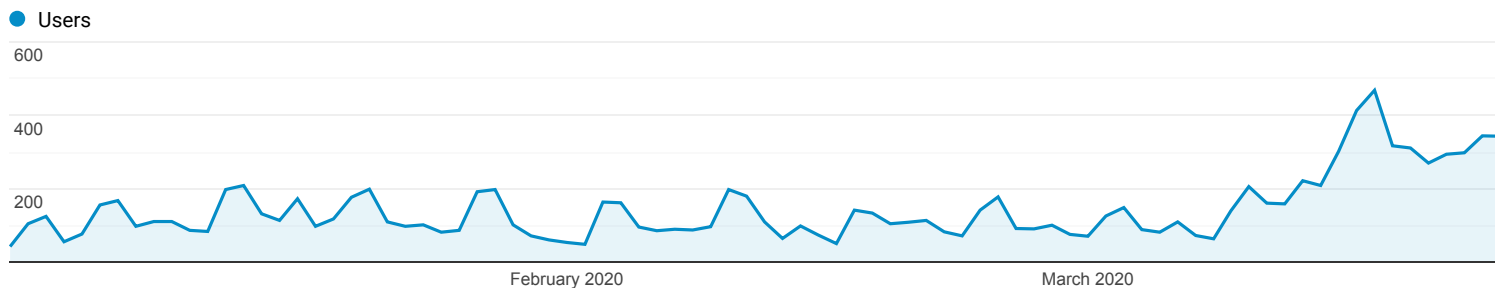

Audience Overview

Jan 1, 2020 - Mar 24, 2020

All Users
100.00% Users

Overview

Users 7,952	New Users 7,644	Sessions 14,862
Number of Sessions per User 1.87	Pageviews 37,505	Pages / Session 2.52
Avg. Session Duration 00:03:01	Bounce Rate 54.88%	