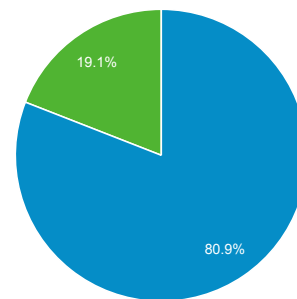

Audience Overview

Jan 1, 2020 - Mar 24, 2020

All Users
100.00% Users

Overview

Users 7,952	New Users 7,644	Sessions 14,862
Number of Sessions per User 1.87	Pageviews 37,505	Pages / Session 2.52
Avg. Session Duration 00:03:01	Bounce Rate 54.88%	

■ New Visitor ■ Returning Visitor

Language	Users	% Users
1. en-us	5,879	73.31%
2. c	702	8.75%
3. en-gb	589	7.35%
4. en-ca	212	2.64%
5. zh-cn	108	1.35%
6. en-au	88	1.10%
7. de-de	26	0.32%
8. en	26	0.32%
9. ja-jp	25	0.31%
10. es-es	22	0.27%